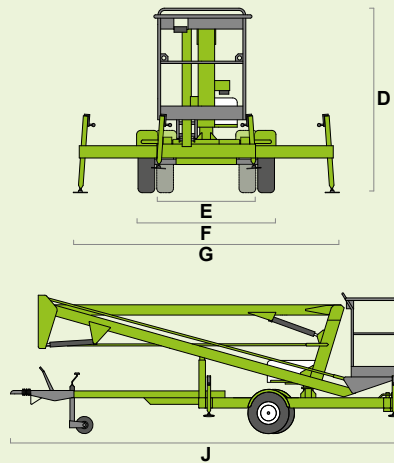

120

(A) 12.33m
40ft 6in

(B) 10.33m
34ft

(C) 5m
16ft 6in

200kg
440lbs

1.1m x 0.65m
3ft 7in x 2ft 2in

(D) 1.9m
6ft 3in

(E) 1.1m
3ft 7in

(F) 1.5m
4ft 11in

(G) 2.7m
8ft 10in

(J) 5.75m
18ft 10in

1195kg
2630lbs

4%
2.1°

niftylift.com.au

11 Kennington Drive Tomago NSW 2322

02 4964 9765 or 1300 4 NIFTY