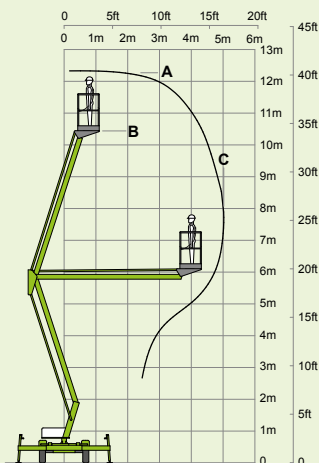

120

(A) 12.33m
40ft 6in

(B) 10.33m
34ft

(C) 5m
16ft 6in

200kg
440lbs

1.1m x 0.65m
3ft 7in x 2ft 2in

(D) 1.9m
6ft 3in

(E) 1.1m
3ft 7in

(F) 1.5m
4ft 11in

(G) 2.7m
8ft 10in

(J) 5.75m
18ft 10in

1195kg
2630lbs

4%
2.1°

niftylift.com.au

11 Kennington Drive Tomago NSW 2322

02 4964 9765 or 1300 4 NIFTY